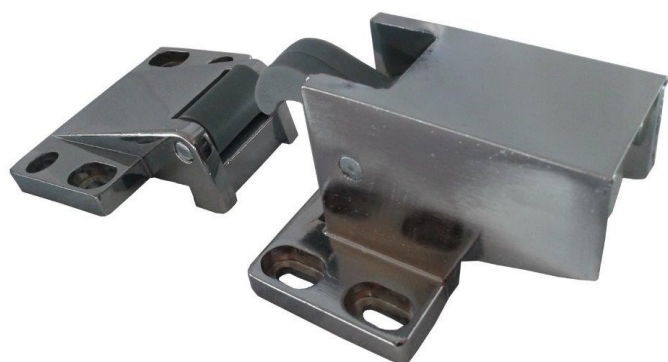

SCATTI

cod. 5228 S

cod. 5271 S

SCATTI LATCHES

CON BECCO E RULLO IN NYLON *With nylon hook and roller*

SPORGENZA : mm \pm 25
OFFSET : mm \pm 25

SPORGENZA : mm \pm 40
OFFSET : mm \pm 40

COD. 5228S C CROMATO
CHROMED

COD. 5271S C CROMATO
CHROMED

COD. 5228S V VERNICIATO
LACQUERED

COD. 5271S V VERNICIATO
LACQUERED

Dimensioni : a disegno
Dimensions : as drawing
Materiali : fusione in zama
becchi e rullo in nylon
Materials : zamak fusion
nylon hook and rollers
Finitura : cromata e verniciata
Finishing : chromed and lacquered

CON BECCO E RULLO IN METALLO *With metal hook and roller*

COD. 5228SM C CROMATO
CHROMED

COD. 5271SM C CROMATO
CHROMED

COD. 5228SM V VERNICIATO
LACQUERED

COD. 5271SM V VERNICIATO
LACQUERED

Dimensioni : a disegno
Dimensions : see figure
Materiali : fusione in zama
becchi e rullo in metallo
Materials : zamak fusion
metal hook and rollers
Finitura : cromata e verniciata
Finishing : chromed and lacquered