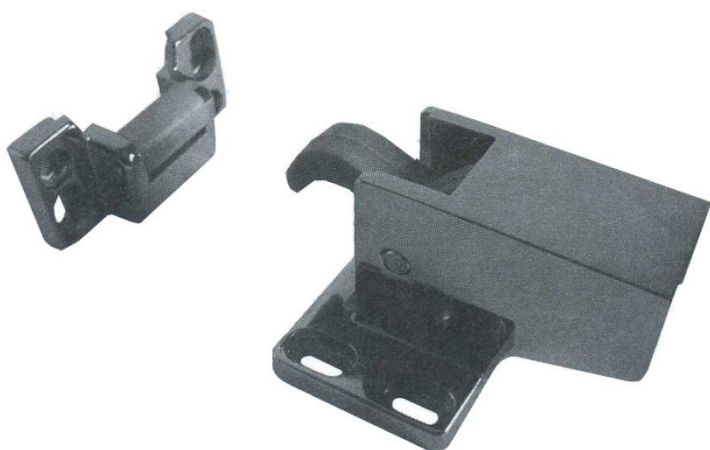

SCATTI

cod. 5228 S

cod. 5271 S

SCATTI LATCHES

CON BECCO E RULLO IN NYLON *With nylon hook and roller*

SPORGENZA : mm \pm 25
OFFSET : mm \pm 25

SPORGENZA : mm \pm 40
OFFSET : mm \pm 40

COD. 5228S C CROMATO
CHROMED

COD. 5271S C CROMATO
CHROMED

COD. 5228S V VERNICIATO
LACQUERED

COD. 5271S V VERNICIATO
LACQUERED

Dimensioni : a disegno
Dimensions : as drawing
Materiali : fusione in zama
becchi e rullo in nylon
Materials : zamak fusion
nylon hook and rollers
Finitura : cromata e verniciata
Finishing : chromed and lacquered

CON BECCO E RULLO IN METALLO *With metal hook and roller*

COD. 5228SM C CROMATO
CHROMED

COD. 5271SM C CROMATO
CHROMED

COD. 5228SM V VERNICIATO
LACQUERED

COD. 5271SM V VERNICIATO
LACQUERED

Dimensioni : a disegno
Dimensions : see figure
Materiali : fusione in zama
becchi e rullo in metallo
Materials : zamak fusion
metal hook and rollers
Finitura : cromata e verniciata
Finishing : chromed and lacquered