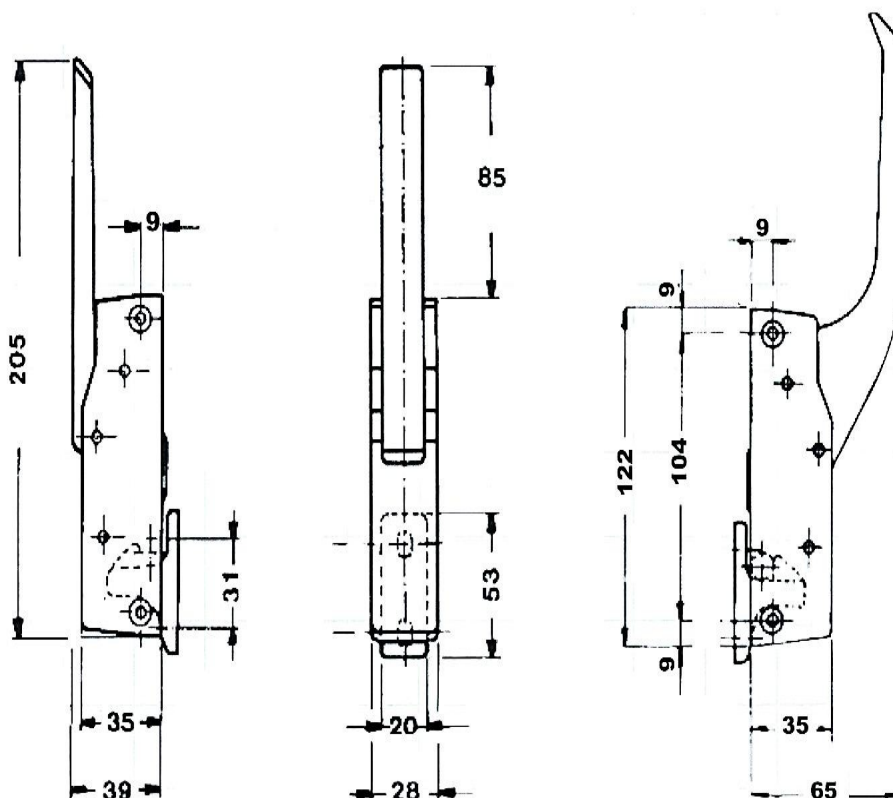

CHIUSURE

cod. 5240 L

cod. 5241 L

PER SPORTELLI A TAMPONE FOR OVERLAPPING COUNTERS

CHIUSURA **LOCK**

- COD. 5240 L** **MANIGLIA ZAMA**
ZAMAK HANDLE
- COD. 5240/2 L** **MANIGLIA INOX (lung.tot.mm.232)**
STAINLESS STEEL HANDLE (total lenght 232 mm.)
- COD. 5240/3 L** **MANIGLIA TERMOPLASTICO**
THERMOPLASTIC HANDLE

CHIUSURA CON CHIAVE **LOCK WITH KEY**

- COD. 5240C L**
- COD . 5240/2C L**
- COD. 5240/3C L**

- Sporgenza :** **superiore a mm.25**
Offset : *over 25 mm.*
- Dimensioni :** **a disegno**
Dimensions : *as drawing*
- Materiale :** **fusione in zama – inox- termoplastico**
Materials : *zamak fusion – stainless steel – thermoplastic*
- Finitura :** **cromata lucida**
Finishing : *polished chromium*

CHIUSURA MANIGLIA CURVA **CURVED HANDLE LOCK**

- COD. 5241 L** **SENZA CHIAVE**
WITHOUT KEY
- COD. 5241/C L** **CON CHIAVE**
WITH KEY