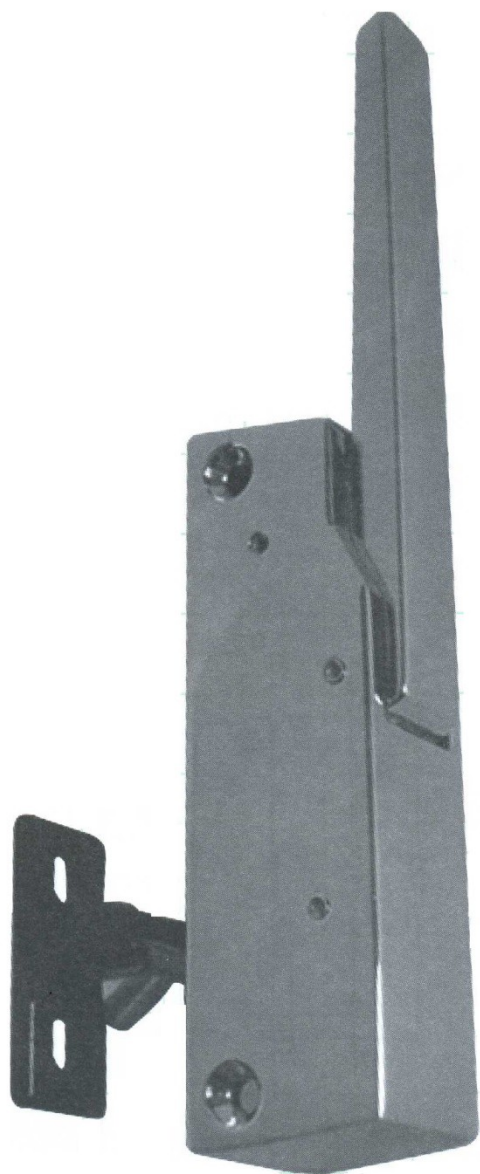

CHIUSURE

cod. 5240 L

cod. 5241 L

PER SPORTELLI A TAMPONE FOR OVERLAPPING COUNTERS

CHIUSURA **LOCK**

- COD. 5240 L** **MANIGLIA ZAMA**
ZAMAK HANDLE
- COD. 5240/2 L** **MANIGLIA INOX (lung.tot.mm.232)**
STAINLESS STEEL HANDLE (total lenght 232 mm.)
- COD. 5240/3 L** **MANIGLIA TERMOPLASTICO**
THERMOPLASTIC HANDLE

CHIUSURA CON CHIAVE **LOCK WITH KEY**

- COD. 5240C L**
- COD . 5240/2C L**
- COD. 5240/3C L**

- Sporgenza :** **superiore a mm.25**
Offset : *over 25 mm.*
- Dimensioni :** **a disegno**
Dimensions : *as drawing*
- Materiale :** **fusione in zama – inox- termoplastico**
Materials : *zamak fusion – stainless steel – thermoplastic*
- Finitura :** **cromata lucida**
Finishing : *polished chromium*

CHIUSURA MANIGLIA CURVA **CURVED HANDLE LOCK**

- COD. 5241 L** **SENZA CHIAVE**
WITHOUT KEY
- COD. 5241/C L** **CON CHIAVE**
WITH KEY