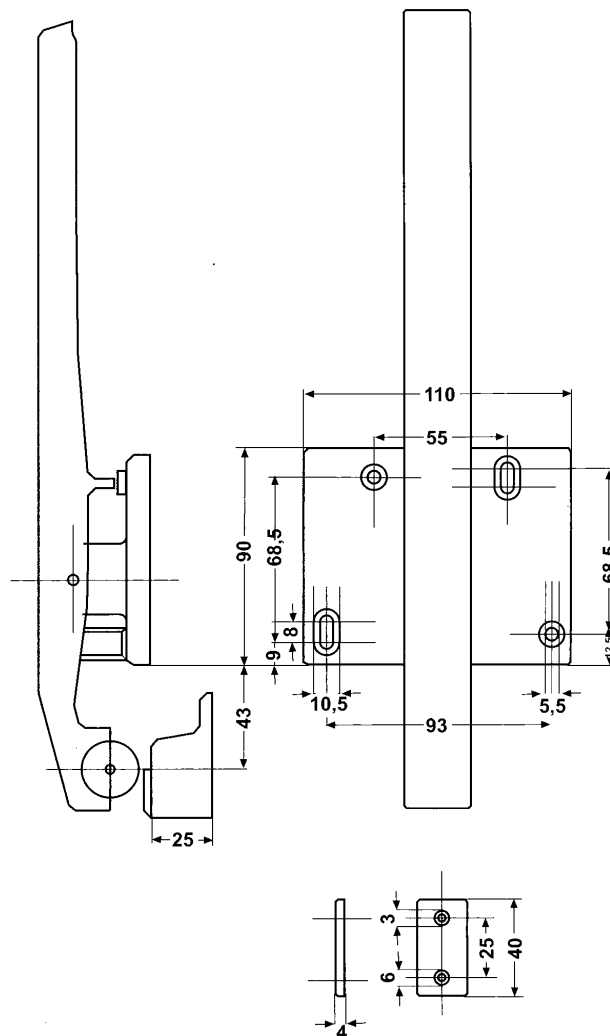

PER PORTE IN PIANO FOR DOORS ON LEVEL

COD. 5279 C

CROMATA
CHROMED

COD. 5279 V

VERNICIATA
LACQUERED

CHIUSURA COMPLETA COMPLETE LOCK

Sporgenza : mm. 0

Offset : mm. 0

La chiusura è composta da :

- 2 scatti
- Maniglia interna
- Maniglia esterna

The lock consists in :

- 2 releases
- Inner handle
- External handle

Dimensioni :

Dimensions :

Materiali :

Materials :

Finitura :

Finishing :

a disegno

as drawing

fusione in zama

becchi e rulli in nylon

zamak fusion

nylon hooks and rollers

cromata e verniciata

chromed and lacquered