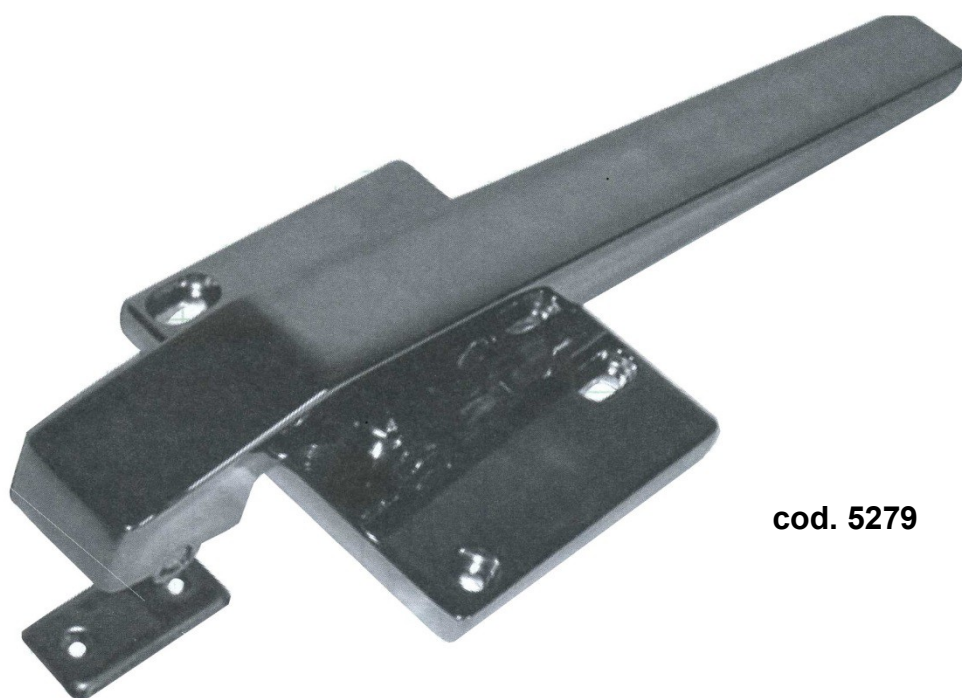

CHIUSURE

cod. 5279

PER PORTE IN PIANO FOR DOORS ON LEVEL

COD. 5279 C

CROMATA
CHROMED

COD. 5279 V

VERNICIATA
LACQUERED

CHIUSURA COMPLETA COMPLETE LOCK

Sporgenza : mm. 0

Offset : mm. 0

La chiusura è composta da :

- 2 scatti
- Maniglia interna
- Maniglia esterna

The lock consists in :

- 2 releases
- Inner handle
- External handle

Dimensioni :

Dimensions :

zamak fusion

nylon hooks and rollers

cromata e verniciata

chromed and lacquered

SCATTI

RELEASES

Con becco e rullo in nylon

With nylon hook and roller

COD. 5279S C :

CROMATA
CHROMED

COD. 5279S V :

VERNICIATA
LACQUERED

Con becco e rullo in ottone

With brass hook and roller

COD. 5279SM C :

CROMATA
CHROMED